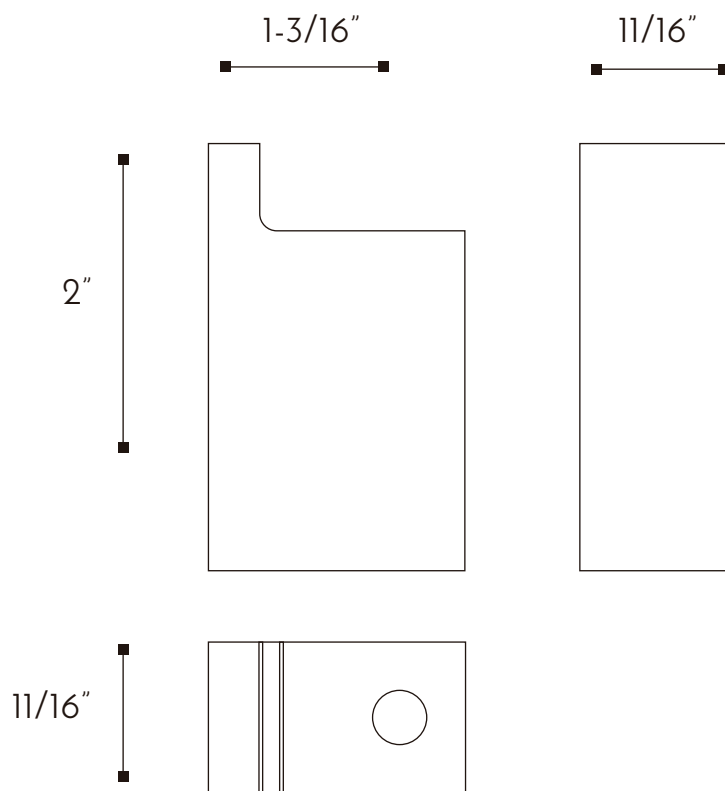

DAX-GDC060121-CR

TOWEL HOLDERS **SERIES**

## FEATURES

---

- Brass body
- Chrome finish
- Wall mount
- Mounting parts included

			
X2	X2	X1	X1

~(in)

For parts or sale requirements please contact our customer service department:

 [CS@daxib.com](mailto:CS@daxib.com)