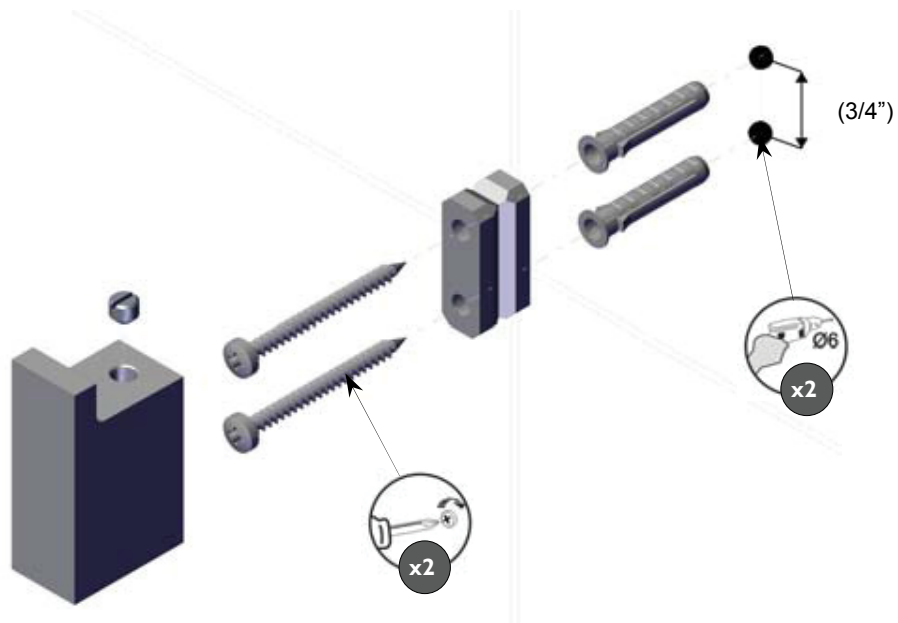

## FEATURES

---

- Brass body
- Chrome finish
- Wall mount
- Mounting parts included

			
X2	X2	X1	X1

~(in)

For parts or sale requirements please contact our customer service department:

 [CS@daxib.com](mailto:CS@daxib.com)